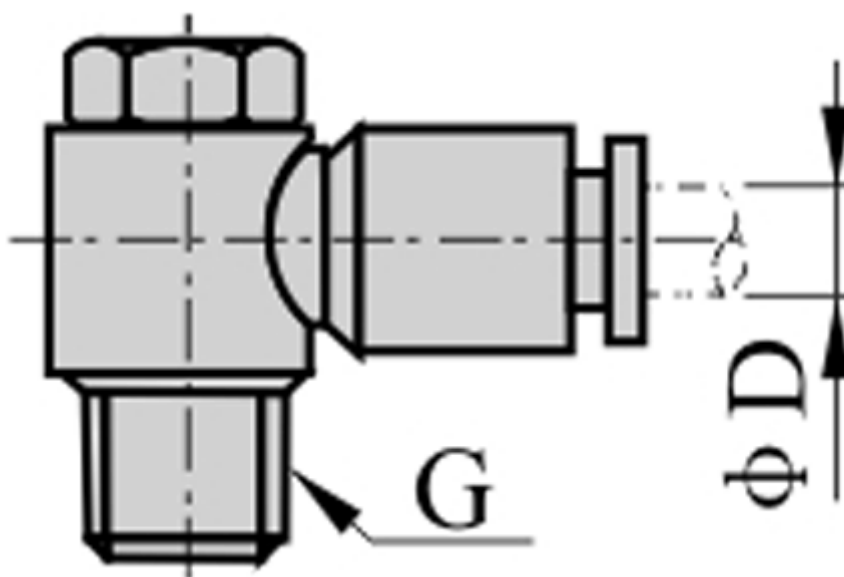

Data Sheet

Article number: 58EPH1202

Description: Fitting EPH1202 Banjo connector
Male thread 1/4", tube diameter 12

Measures

D = 12
Thread = 1/4"